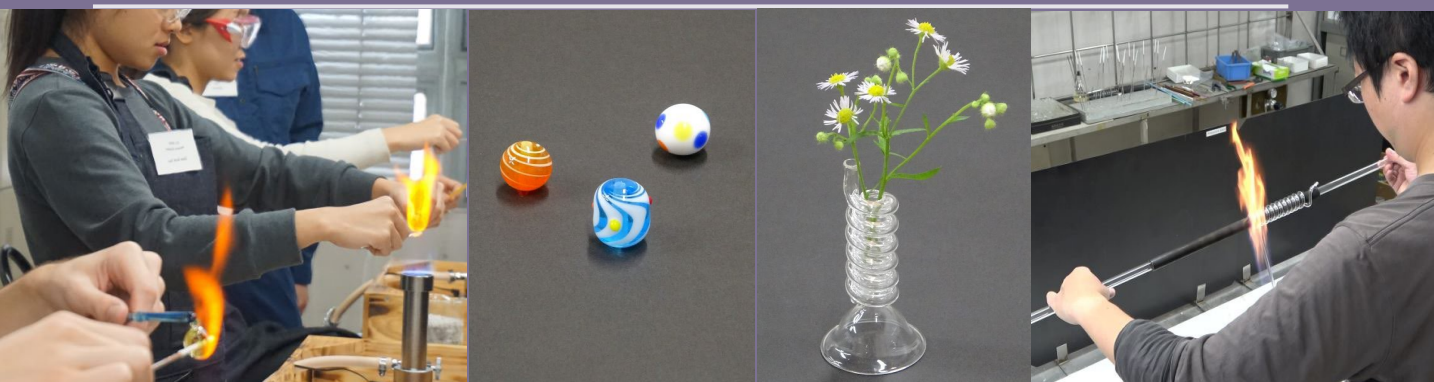

Creation Plaza, Technical Section, International Academic Exchange Office,
Graduate School of Engineering present

The 23rd Hands-on Exercise for International Students -Glass Craft Course-

Let's try making glass straw & トンボ玉 !

(トンボ玉 tonbodama=glass beads)